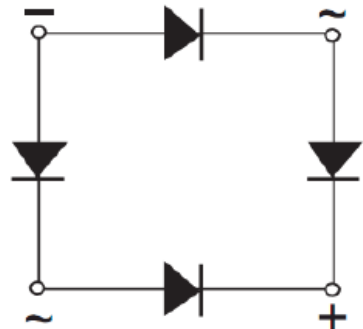

8A

8A Glass Passivated Single-Phase Bridge Rectifier

Features

±

±

Mechanical Data

±

±

Product scope of application

0.05
[0.002]

0.5
[0.020]

Dimensions in inches (mm)

Attention

-
-
-
-
-

件 代 业

-
-
-
-
-