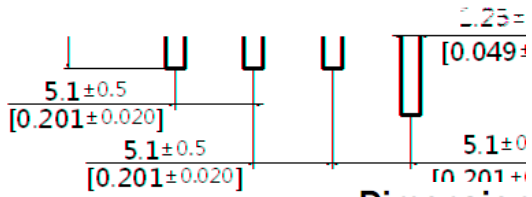

Product scope of application

0.05
[0.002]

0.5
[0.020]

Dimensions in inches (mm)

Attention

-
-
-
-
-

件 代 业

-
-
-
-
-