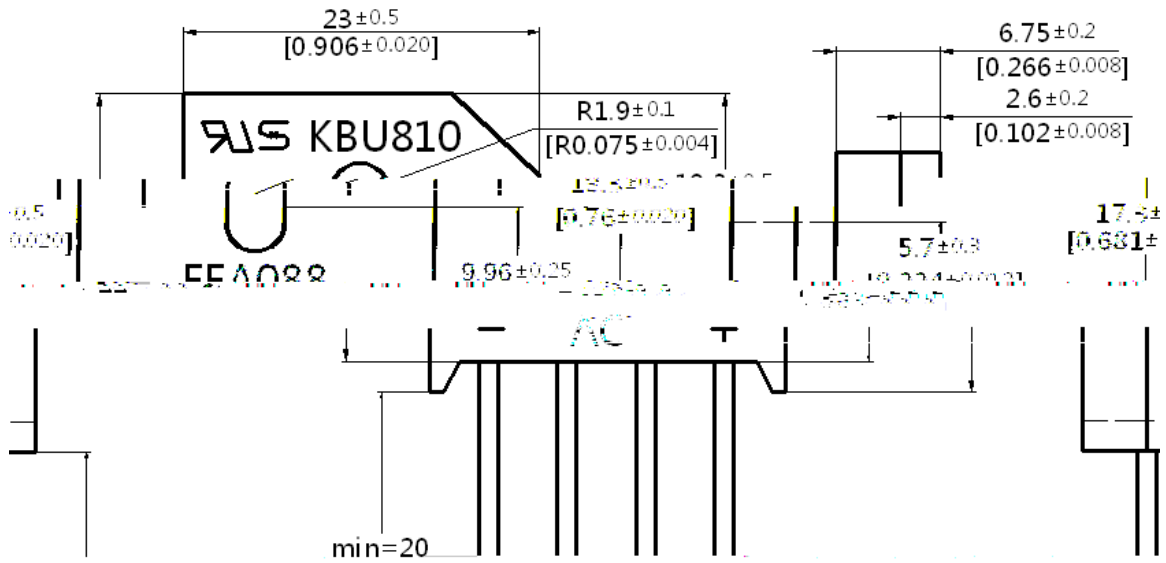

8A

8A Glass Passivated Single-Phase Bridge Rectifier

Features

±

±

Mechanical Data

±

±

Product scope of application

0.05
[0.002]

0.5
[0.020]

Dimensions in inches (mm)

Attention

-
-
-
-
-

件 代 业

-
-
-
-
-